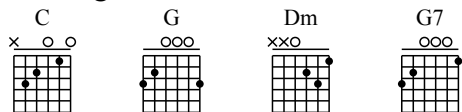

# חנוכיה לי יש

עממי

www.guitarart.co.il שוכתב ע"י

Track 1

Measures 1-5: C, G, C, C, G, C. TAB: 0, 1-1-3-0, 1-0, 1-1-3-0, 1-1.

Track 1

Measures 6-10: Dm, G7, C, G, C. TAB: 1-0-1-3, 0-0, 3-1-3-0, 1-1.

Track 1

Measures 11-15: C, G, C, C, G, C. TAB: 1-0-2-0-1, 1-1, 1-0-2-0, 1-1.

Track 1

Measures 16-17: C. TAB: 1.