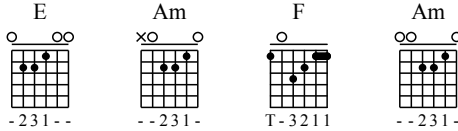

מלגניה

Moderate $\text{♩} = 120$

E E E E E E E E Am AmAmAm F F F F F F F E E E E E E E E E E E F F F F

F F F F F F F E E E

15

E E E

20

26

E

Am

55

E

61

66

Musical notation for measures 66-69. The notation consists of a single staff with a treble clef and a key signature of one sharp (F#). The melody is a continuous eighth-note sequence. The fretboard diagram below the staff shows the following fingerings: Measure 66: 2-0-0-0, 1-0-0-0, 0-0-0-0; Measure 67: 2-0-0-0, 1-0-0-0, 0-0-0-0; Measure 68: 2-0-0-0, 1-0-0-0, 3-0-0-0; Measure 69: 1-0-0-0, 0-0-0-0, 0-0-0-0.

70

Musical notation for measure 70. The notation consists of a single staff with a treble clef and a key signature of one sharp (F#). The melody is a continuous eighth-note sequence. The fretboard diagram below the staff shows the following fingerings: 0-0-0-0, 0-0-0-0, 0-0-0-0; 0-3-2.